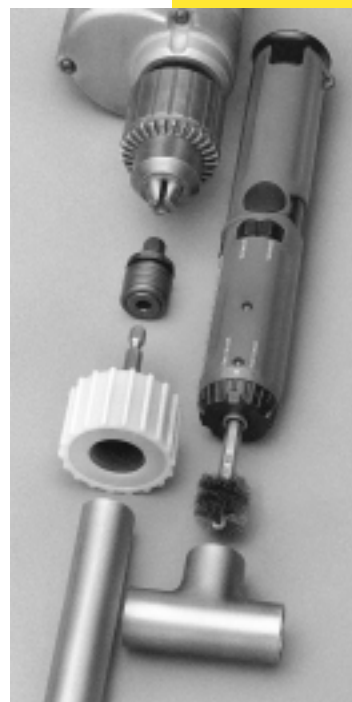

FOUR-IN-ONE BRUSH and REPLACEMENT KITS

Four-in-One plumbing brushes feature high carbon steel bristles and refrigeration brushes feature stainless steel bristles. Replacement Kits include two fitting brushes and two O.D. tube cleaning brushes

Catalog Number	Description
70260	Plumbing Brush - 1/2" x 3/4" Fitting and Tube Cleaning Brush
70265	Refrigeration Brush - 1/2" x 3/4" Fitting and Tube Cleaning Brush
70268	Refrigeration Brush - 5/8" x 7/8" Fitting and Tube Cleaning Brush
70261	Replacement Kit - 1/2" x 3/4" (Plumbing)
70262	Replacement Kit - 1/2" x 3/4" (Refrigeration)
70263	Replacement Kit - 5/8" x 7/8" (Refrigeration)

POWER FITTING BRUSHES - Plumbing

1/4" hex shank brushes with high carbon steel bristles clean fittings fast. Brushes are bulk packaged.

Catalog Number	Inside Diameter	Outside Diameter
66410	1/4"	3/8"
66420	3/8"	1/2"
66430	1/2"	5/8"
66440	5/8"	3/4"
66450	3/4"	7/8"
66460	7/8"	1"
66470	1"	1-1/8"

POWER FITTING BRUSHES - Refrigeration

1/4" hex shank brushes with stainless steel bristles clean fittings fast. Brushes are bulk packaged.

Catalog Number	Inside Diameter	Outside Diameter
66435	1/4"	3/8"
66455	3/8"	1/2"
66475	1/2"	5/8"
66480	5/8"	3/4"
66490	3/4"	7/8"
66495	7/8"	1"
66500	1"	1-1/8"